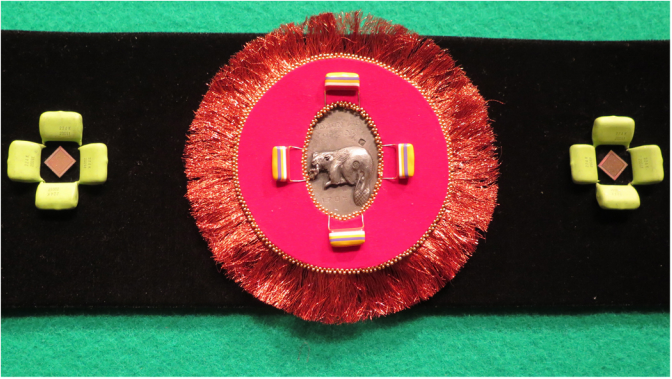

Aanikegamaa-gichigami: Lake Erie (Chain of Lakes Sea) (2016). Hudson Bay blanket, velvet, beads, transistors, metal, mountain climbing rope. 183 x 228 cm.

Gichi-zaaga'igan Lake Ontario (Big Lake) (2016). Hudson Bay blanket, velvet, beads, transistors, horse hair, metal, mountain climbing rope. 183 x 228 cm.

Gichi-aazhoogami-gichigami: Lake Huron (Great Crosswaters Sea) (2016). Hudson Bay blanket, velvet, beads, capacitors, resistors, light emitting diodes, horse hair, copper wire, metal, mountain climbing rope. 183 x 228 cm.

Anishinaabewi-gichigami: Lake Superior (Anishinaabeg Sea) (2016). Hudson Bay blanket, velvet, beads, capacitors, resistors, light emitting diodes, micro chips, horse hair, silver dollars, pewter, copper wire, metal, mountain climbing rope. 183 x 228 cm.

Ininwewi-gichigami: Lake Michigan (Illinois Sea) (2016). Hudson Bay blanket, velvet, beads, resistors, horse hair, metal, mountain climbing rope. 183 x 228 cm.

Gichi-aazhoogami-gichigami: Lake Huron (Great Crosswaters Sea) (2016). Hudson Bay blanket, velvet, beads, capacitors, resistors, light emitting diodes, horse hair, copper wire, metal, mountain climbing rope. 183 x 228 cm.